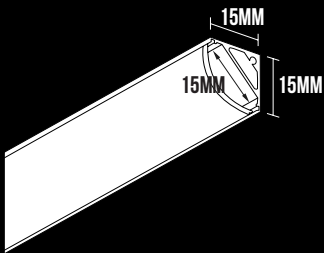

D7

Features:

- A slim directional profile height of 15mm.
- Directional angle ideal for indirect lighting, controlled and optimum illumination on objects.
- High quality extruded aluminium profiles.
- Frosted lens for uniform and smooth illumination.
- Dot free, continuous homogeneous lighting effect.
- 50mm incremental length continuous runs.
- Remote 24V driver, single driver for multiple lengths, cost effective solution.
- Life: 50,000 hours L90/B10.
- Easy to install with mounting brackets.

ITEM CODE	WATTAGE	COLOR TEMP	MIN LMD	LED IM
152210	10W	2700K	1000 X 15 X 15	680LM/M
152310	10W	3000K	1000 X 15 X 15	750LM/M
152410	10W	4000K	1000 X 15 X 15	800LM/M

Materials

Extruded aluminium profiles with high quality durable UV stabilized diffuser.