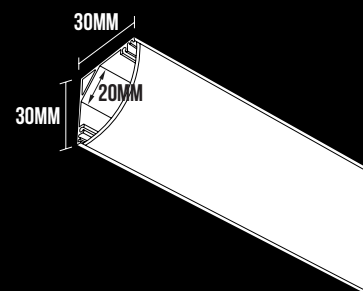

D8

ITEM CODE	WATTAGE	COLOR TEMP	SIZE (MM)	LED LM
302220	20W	2700K	1000 X 30 X 30	1600LM/M
302320	20W	3000K	1000 X 30 X 30	1700LM/M
302420	20W	4000K	1000 X 30 X 30	1800LM/M

Materials

Extruded aluminium profiles with high quality durable UV stabilized diffuser.

Accessories

Features:

- A slim directional profile height of 30mm.
- Directional angle ideal for indirect lighting, controlled and optimum illumination on objects.
- High quality extruded aluminium profiles.
- Frosted lens for uniform and smooth illumination.
- Dot free, continuous homogeneous lighting effect.
- 50mm incremental length continuous runs.
- Remote 24V driver, single driver for multiple lengths, cost effective solution.
- Life: 50,000 hours L90/B10.
- Easy to install with mounting brackets.