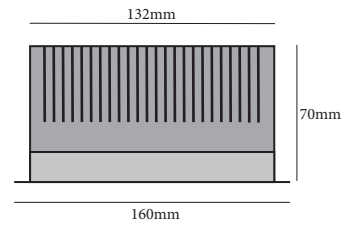

Dice L130 Tunable White

Litenet presents Spot Lite Kinetix which offers a range of down lights that are designed for commercial lighting applications. The Dice L130 is a low profiled recessed LED fixed down light finished in satin white or matte black powdercoat finish. The heat sink and the trim is constructed with high grade aluminum to maximise heat dissipation.

Power	25W	38W
LED	COB	COB
Output current	500mA	500mA
Luminous flux 2700K-6500K	1128lm	1717lm
Dimensions (D x H)mm	132x70mm	132x70mm
Beam angle	60°	60°
CRI	90	90
Part No	Dice L130 25-CG-96	Dice L130 38-CG-96

Part Number	Power (W)	Output Current(mA)	Estimated light Output (lm)
Dice L130 25-CG-96	25	500	1128
	15	300	677
	10	200	451
Dice L130 38-CG-96	38	500	1717
	26	350	1202
	15	200	687