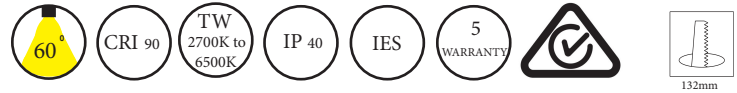

Dice L130 Tunable White

Litenet presents Spot Lite Kinetix which offers a range of down lights that are designed for commercial lighting applications. The Dice L130 is a low profiled recessed LED fixed down light finished in satin white or matte black powdercoat finish. The heat sink and the trim is constructed with high grade aluminum to maximise heat dissipation.

Power	25W	38W
LED	COB	COB
Output current	500mA	500mA
Luminous flux 2700K-6500K	1128lm	1717lm
Dimensions (D x H)mm	132x70mm	132x70mm
Beam angle	60°	60°
CRI	90	90
Part No	Dice L130 25-CG-96	Dice L130 38-CG-96