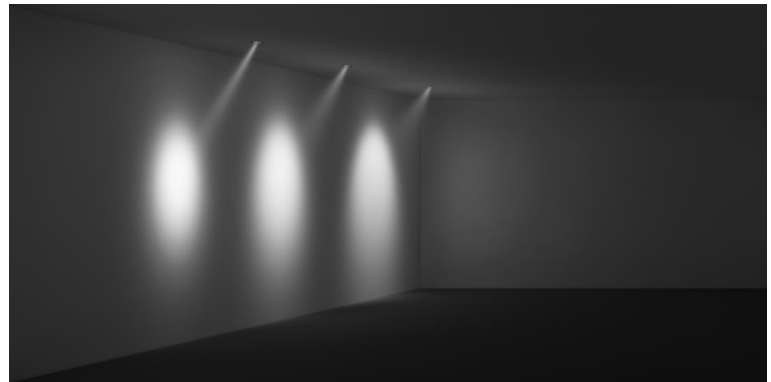

FLOW 125

FLOW 170

FLOW

LITENET presents a beautifully designed recessed mounted adjustable light fitting for commercial applications. The Flow range of recessed mounted down lights are designed to create a living experience. To maximise heat dissipation the Flow is constructed with premium grade aluminium. This Recessed mounted down light is created a deep set aluminium reflector for a spot light effect. This down light is powder coated in white finish.

The S Lite Kinetix is an architectural range of fittings which is designed and constructed to suit the indoor environment which accentuates comfort and low glare. The Flow is available in Black or white finish.

Non-dimmable driver is standard DALI dim is available

50,000-hour 5-year warranty

FLOW 125

FLOW 170

	15W	20W	25W	30W	40W
Power	15W	20W	25W	30W	40W
LED	COB	COB	COB	COB	COB
Output current	350mA	450mA	550mA	350mA	450mA
CCT	3000K / 4000K	3000K / 4000K	3000K / 4000K	3000K / 4000K	3000K / 4000K
Luminous flux	1120lm / 1232lm	1520lm / 1672lm	1920lm / 2112lm	2320lm / 2552lm	3120lm / 3432lm
Dimensions (D x H)mm	140xx115mm	140xx115mm	140xx115mm	190X160MM	190X160MM
Cut Out	125MM	125MM	125MM	170MM	170MM
Beam angle	15°, 25°, 38°, 60°	15°, 25°, 38°, 60°	15°, 25°, 38°, 60°	15°, 25°, 38°, 60°	15°, 25°, 38°, 60°
CRI	80	80	80	80	80
Part No 3000K	FLOW 125 15-CW-83	FLOW 125 20-CW-83	FLOW 125 25-CW-83	FLOW 170 30-CW-83	FLOW 170 40-CW-83
Part No 4000K	FLOW 125 15-CW-84	FLOW 125 20-CW-84	FLOW 125 25-CW-84	FLOW 170 30-CW-84	FLOW 170 40-CW-84