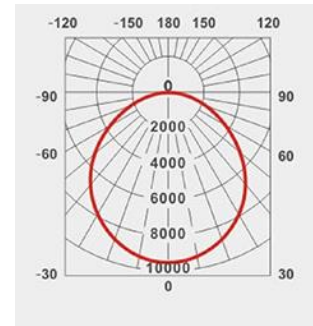

Gem

Product information

Source Type	LED Array
Corrected Colour Temperature	4000K
Luminous Flux	Up to 25,000lm
Control gear	Electronic Driver
IP	IP65
Power	Up to 200W
CRI	>80
IK rating	7

Gem flood light is an architecturally designed slim surface mounted waterproof LED luminaire. This outdoor flood light fitting is suitable for commercial, industrial applications where is deemed protection is required against dust, moisture. This fitting is vandal resistant with an impressive IK07 rating.

The Gem is available in 15° 35° 45° 60° 90° beam angles.

The Gem flood lite is designed with Aluminium body and toughened glass to for excellent thermal management & IP rating. This fitting also comes with 270° adjustable mounting bracket and up on request custom brackets are available.

Colour Rendering Index >80,

Non-dimmable ECG standard,

Specification of the product

Model	Product size(mm)	Lumens (lm)
Gem- 30W	227x167x45	3750
Gem- 50W	310x220x50	6250
Gem- 80W	354x245x55	10000
Gem-100W	402x295x60	12500
Gem-150W	430x330x60	18750
Gem-200W	470x360x60	25000