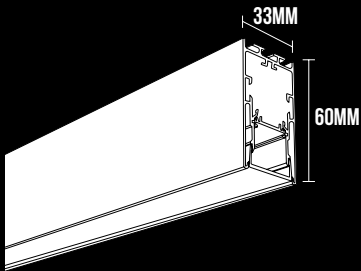

S33

Features:

Sleek modern design aluminium profile with 33mm of width.

Versatile profile suitable for all applications, i.e. recessed, surface mount and suspended.

Provides continuous, dot-free homogeneous light output.