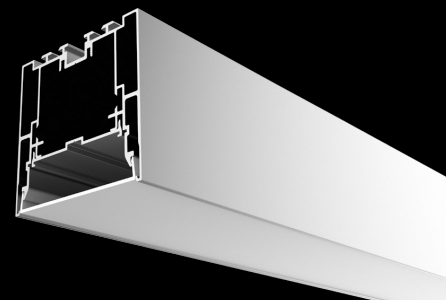

# S80

ITEM CODE	WATTAGE	COLOR TEMP	DIMMING	LED LM
801230	30W	2700K	1000 X 80 X 77	2490LM/M
801330	30W	3000K	1000 X 80 X 77	2550LM/M
801430	30W	4000K	1000 X 80 X 77	2600LM/M

## Materials

Extruded aluminium profiles with high quality durable UV stabilized diffuser.

## Features:

Sleek modern design aluminium profile with 80mm of width.

Versatile profile suitable for all applications, i.e. recessed, surface mount and suspended.

Choice of up and down profile for direct and indirect lighting.