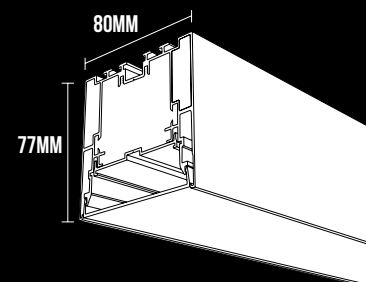

Materials

Extruded aluminium profiles with high quality durable UV stabilized diffuser.

Applications

Offices, hospitality, schools, hospitals, malls, accent lighting, retails, large indoor open areas.

Options

- **Dimming:** DALI and DSI dimming
  1-10V dimming
- **CRI 95+**
- **Color Temperatures :** 2700K, 3000K, 4000K, 5000K and 6000K
- **Individual luminaire or continuous runs**
- **Customised wattages for up/down lighting**
- **RGB LED boards**
- **Emergency modules**
- **Bends:**

Features:

Sleek modern design aluminium profile with 80mm of width.

Versatile profile suitable for all applications, i.e. recessed, surface mount and suspended.

Choice of up and down profile for direct and indirect lighting.

Provides continuous, dot-free homogeneous light output.

Superior quality components for optimum performance.

Clean-cut magnetic end-caps, no screws.

Seamless joints with speedy connectors.

Plug and play system with factory fitted components for quick installation.

High quality LED modules with CRI85.

Choice of integral or remote driver.

Incremental length 50mm.

Available with suspension wires, brackets for surface mount and trimless recessed installations.

Life: 50,000 hours L90/B10.