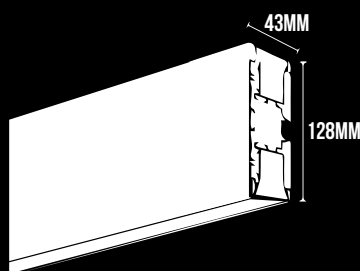

WM43

Features:

- Wall mount up/down sleek aluminium profile.
- Provides continuous, dot-free homogeneous light output.
- Superior quality components for optimum performance.
- Clean-out magnetic end-caps, no screws.
- Seamless joints with speedy connectors.
- Plug and play system with factory fitted components for quick installation.
- High quality LED modules with CRI85.
- Integral driver,
- Incremental length 50mm.
- Life: 50,000 hours L90/B10.