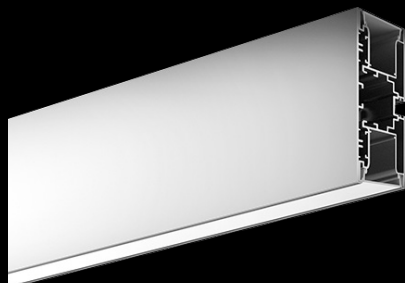

WM43

Features:

- Wall mount up/down sleek aluminium profile.
- Provides continuous, dot-free homogeneous light output.
- Superior quality components for optimum performance.
- Clean-out magnetic end-caps, no screws.
- Seamless joints with speedy connectors.
- Plug and play system with factory fitted components for quick installation.
- High quality LED modules with CRI85.
- Integral driver,
- Incremental length 50mm.
- Life: 50,000 hours L90/B10.

ITEM CODE	WATTAGE	COLOR TEMP	BEAM ANGLE	LED IM
432240	2X20W	2700K	128X43	3420LM/M
432340	2X20W	3000K	128X43	3540LM/M
432440	2X20W	4000K	128X43	3640LM/M

Materials

Extruded aluminium profiles with high quality durable UV stabilized diffuser.